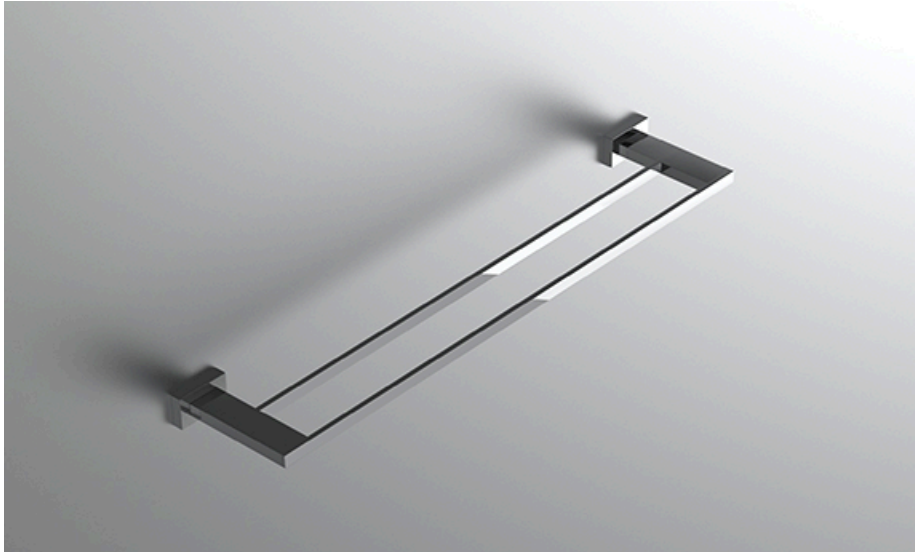

## FEATURES

- Premium 304 Grade Stainless Steel
- Solid Mount Construction
- Concealed Installation Hardware
- State of the art wall anchors included for installation on Dry wall or Tile

### TOWEL BAR

Model	Product	Finishes Available
EMG-TWB24-D	Towel Bar	Multiple finishes available. Over 23 finishes to choose from.

FINISHES			
	Polished (-P)	Antique Copper (-ACOP)	Polished Gold (-PGLD)
	Brushed (-B)	Polished Brass (-PBRS)	Brushed Copper (-BCOP)
	Brushed Gold (-BGLD)	Matte White (-WHT)	Brushed Rose Gold (-BRGD)
	Matte Black (-BLK)	Brushed Modern Bronze (-BMBRZ)	Brushed Black (-BRBLK)
	Oil Rubbed Bronze (-ORB)	Glossy White (-GWHT)	Polished Black (-PBLK)
	Brushed Brass (-BBRS)	Polished Rose Gold (-PRGD)	Antique Nickel (-ANKL)
	Brushed Bronze (-BBRZ)	Unlacquered Brass (-UBRS)	Black Nickel (-NKBL)
	Antique Brass (-ABRS)	Polished Nickel (-PNKL)	