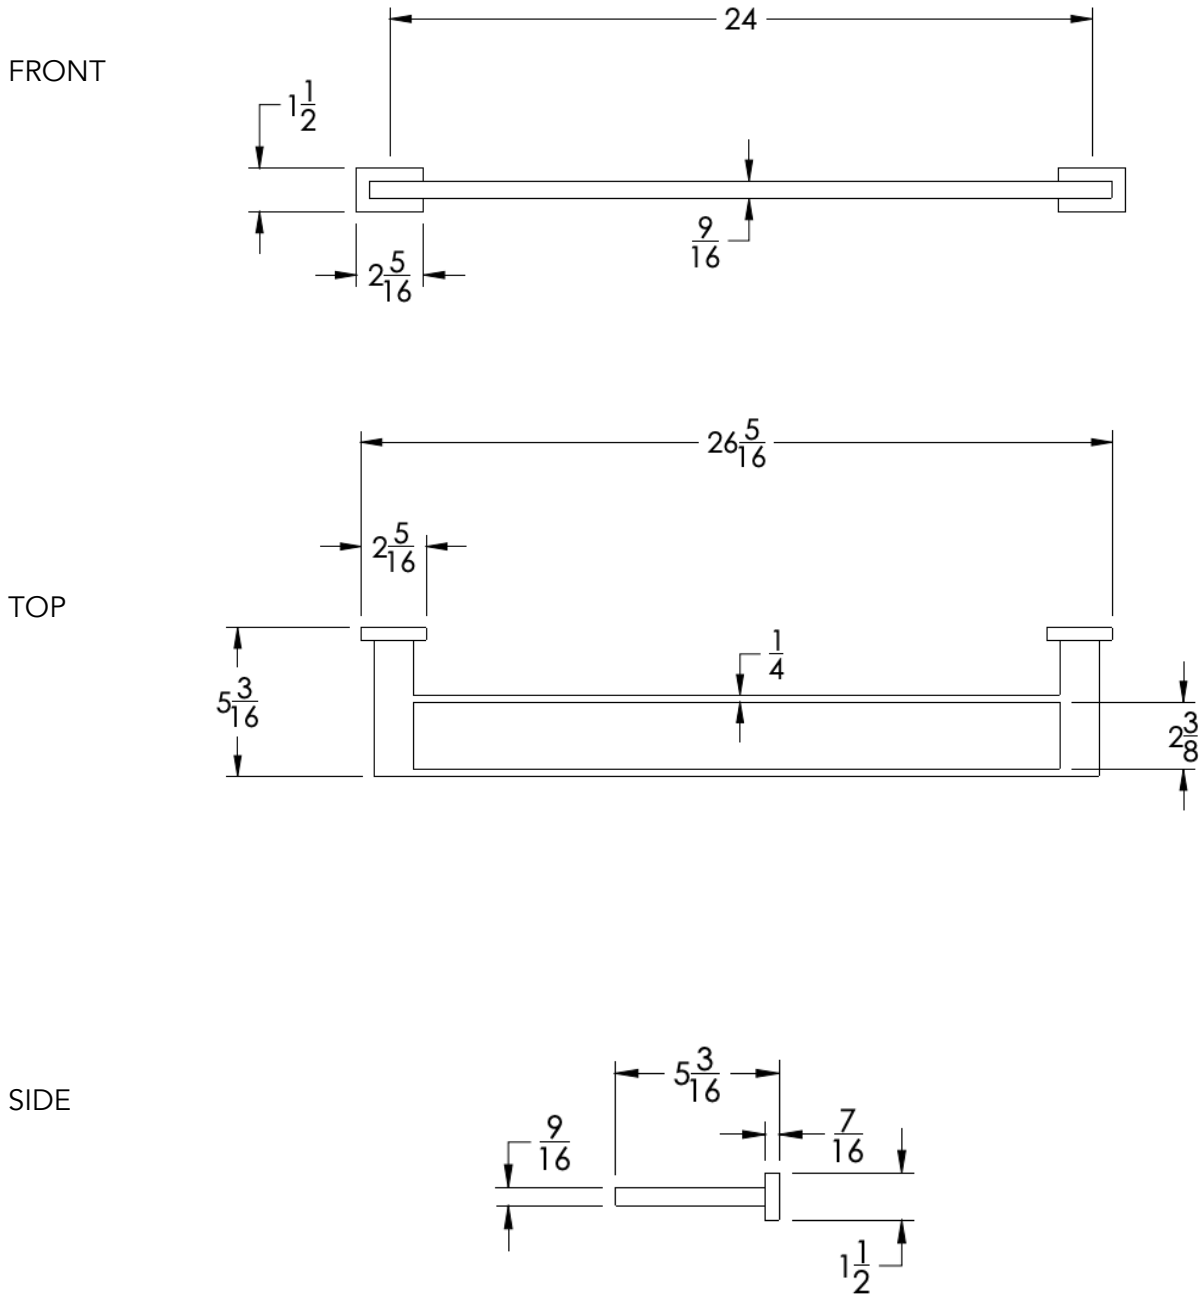

## FEATURES

- Premium 304 Grade Stainless Steel
- Solid Mount Construction
- Concealed Installation Hardware
- State of the art wall anchors included for installation on Dry wall or Tile

Dimension in inches

NOTE: Dimensions subject to change without notice.